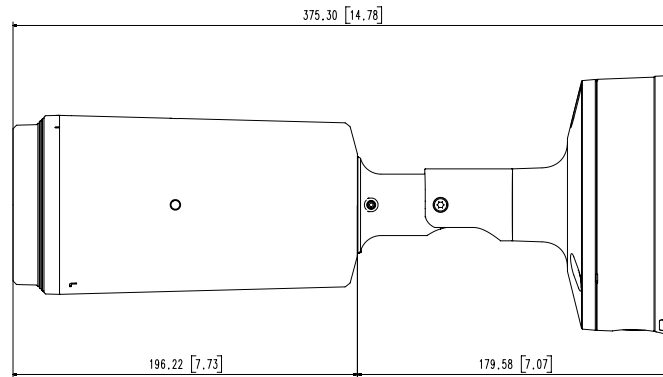

SCALE 2:1

1	TNO-3030T	'19.09.02
No.	MODEL NAME	DATE
Unit:mm (inch)	SCALE:1/1	© Hanwha Techwin

A0

© Hanwha Techwin Co.,Ltd. All rights reserved.