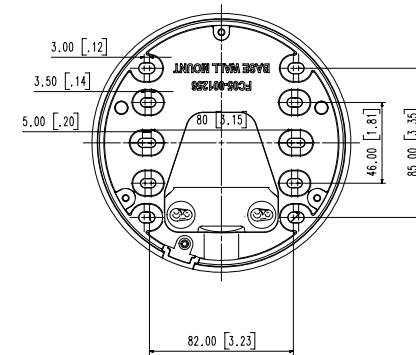

Mechanical

| | |
|------------------------------------|---|
| Color / Material | White / Aluminum |
| RAL Code | RAL9003 |
| Product Dimensions / Weight | Φ147.51x375.3mm(58.07x147.76") / 2512g(5.538lb) |

SCALE 2:1

| | | |
|----------------|------------|------------------|
| 1 | TNO-3030T | '19.09.02 |
| No. | MODEL NAME | DATE |
| Unit:mm (inch) | SCALE:1/1 | © Hanwha Techwin |

A0

© Hanwha Techwin Co.,Ltd. All rights reserved.