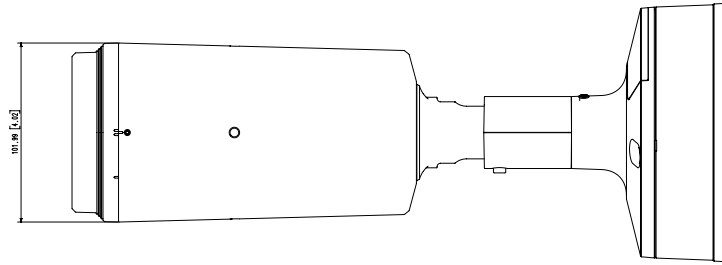

SCALE 2:1

1	TNO-3030T	'19.09.02
No.	MODEL NAME	DATE
Unit:mm (inch)	SCALE:1/1	© Hanwha Techwin

A0

© Hanwha Techwin Co.,Ltd. All rights reserved.