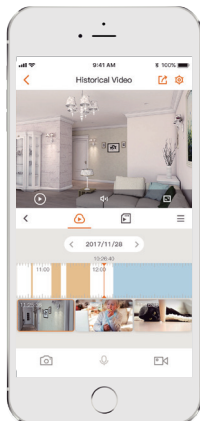

Cell Pro

Wire-Free Security System

Cell Pro is a 100% wire-free security system. Powered with rechargeable battery, you can place the camera anywhere, no need to worry about network cabling or power wiring hassles. Thanks to its IP65 weatherproof design you can use the camera either indoor or outdoor in different scenarios.

- **1080P FHD Video**
  See more than 720P
- **100% Wire-Free**
  Free of network cabling and power wiring hassles
- **Rechargeable Battery**
  3 months battery for a full charge*
  *Frequent alerts will accelerate battery consumption
- **PIR Detection**
  High quality passive IR detector for reducing false alerts
- **Two-way Talk**
  Real-time talk with people in front of the camera
- **H.265 Codec**
  Save more high-quality video in less space
- **IP65**
  Weatherproof for outdoor conditions
- **Cloud Service**
  Live video, storage, alarm alerts and more
- **Local Backup**
  Connect a USB drive to the base station for local recording backup